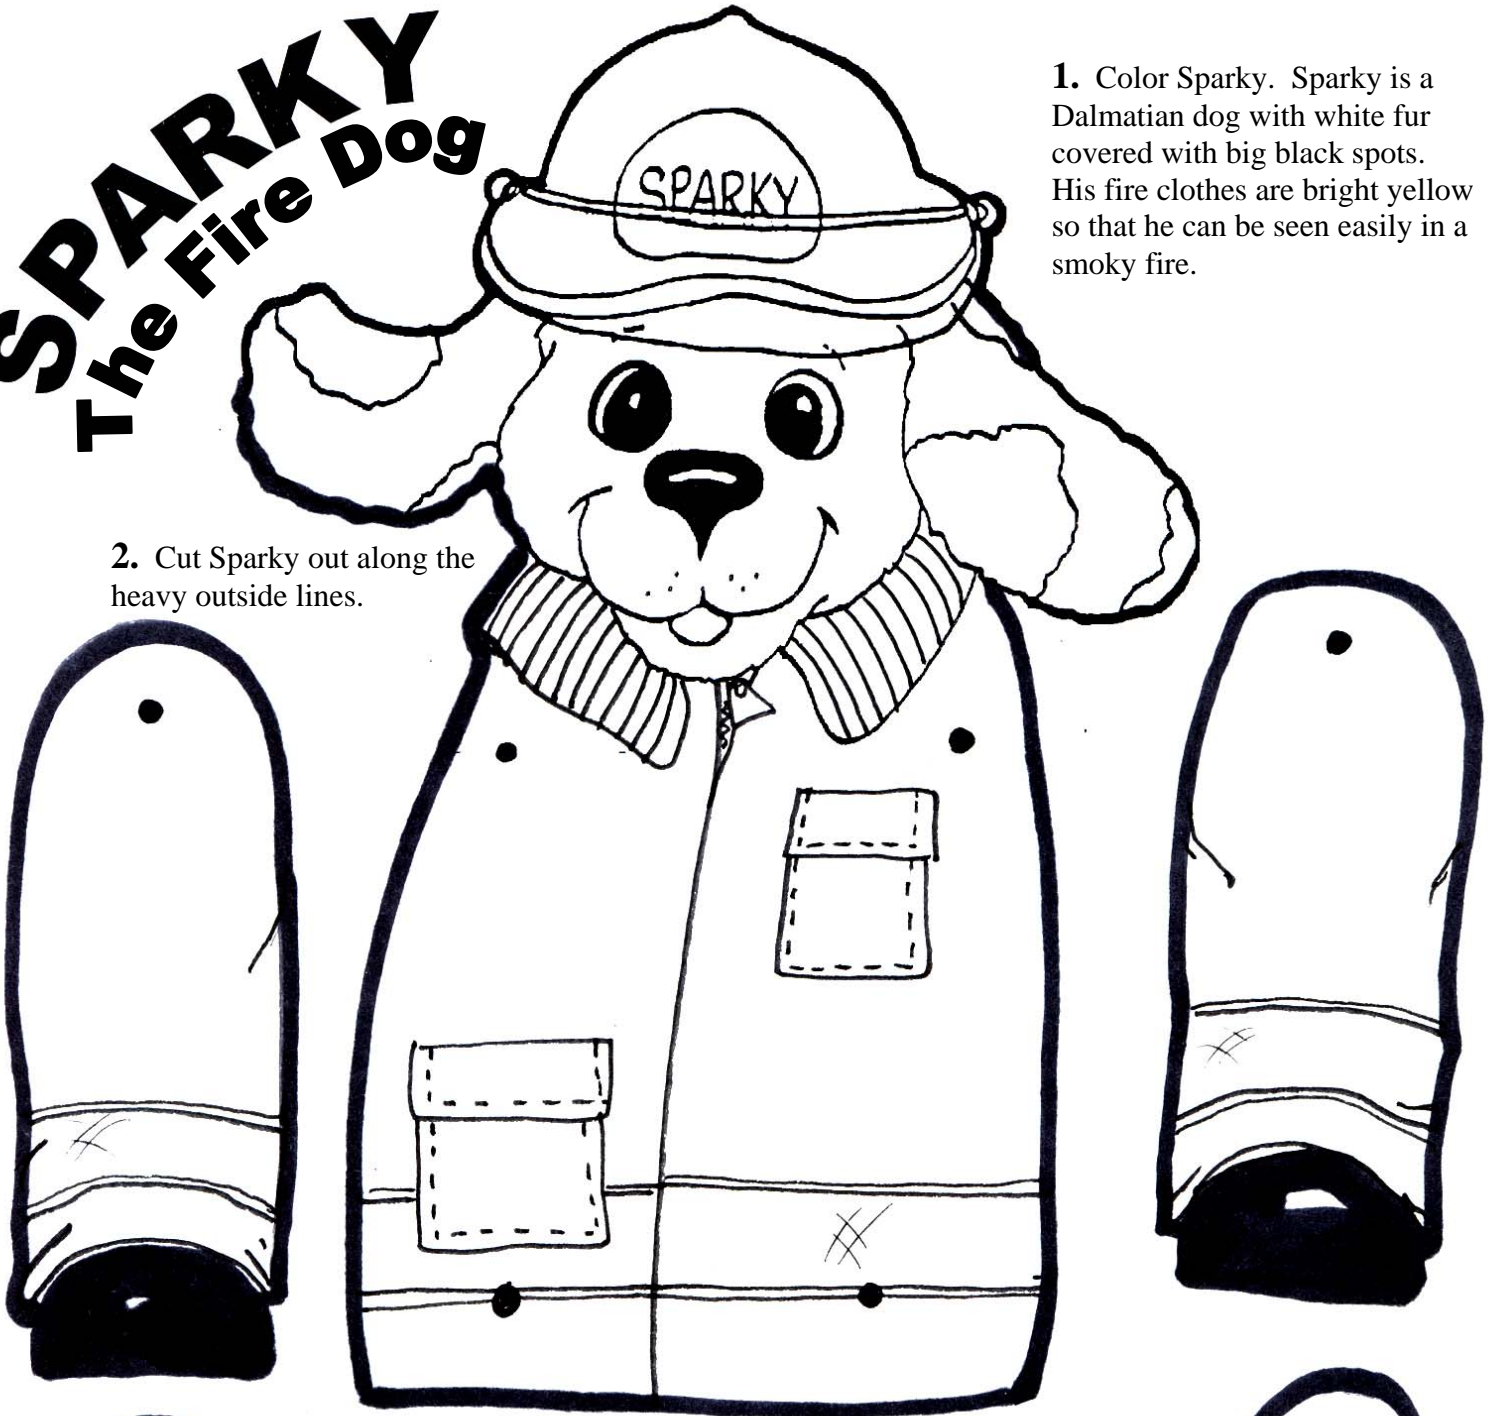

SPARKY The Fire Dog

1. Color Sparky. Sparky is a Dalmatian dog with white fur covered with big black spots. His fire clothes are bright yellow so that he can be seen easily in a smoky fire.

2. Cut Sparky out along the heavy outside lines.

3. Match up the big dots to attach his arms and legs and push a large brad through each.